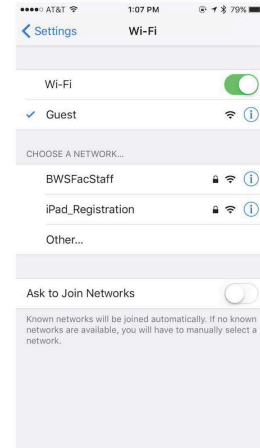

Brentwood School Guest Wifi

Brentwood School provides a Guest wireless network for use with your personal, wifi-capable devices. Follow these steps to connect to and authenticate your device on our wireless network:

1. From your device's wireless settings interface, connect to the Brentwood "Guest" wireless network.

PC

Mac

iOS

2. Open your web browser to any page and you will see a page similar to the one below. Check the "Acceptable Use Policy" and sign in.